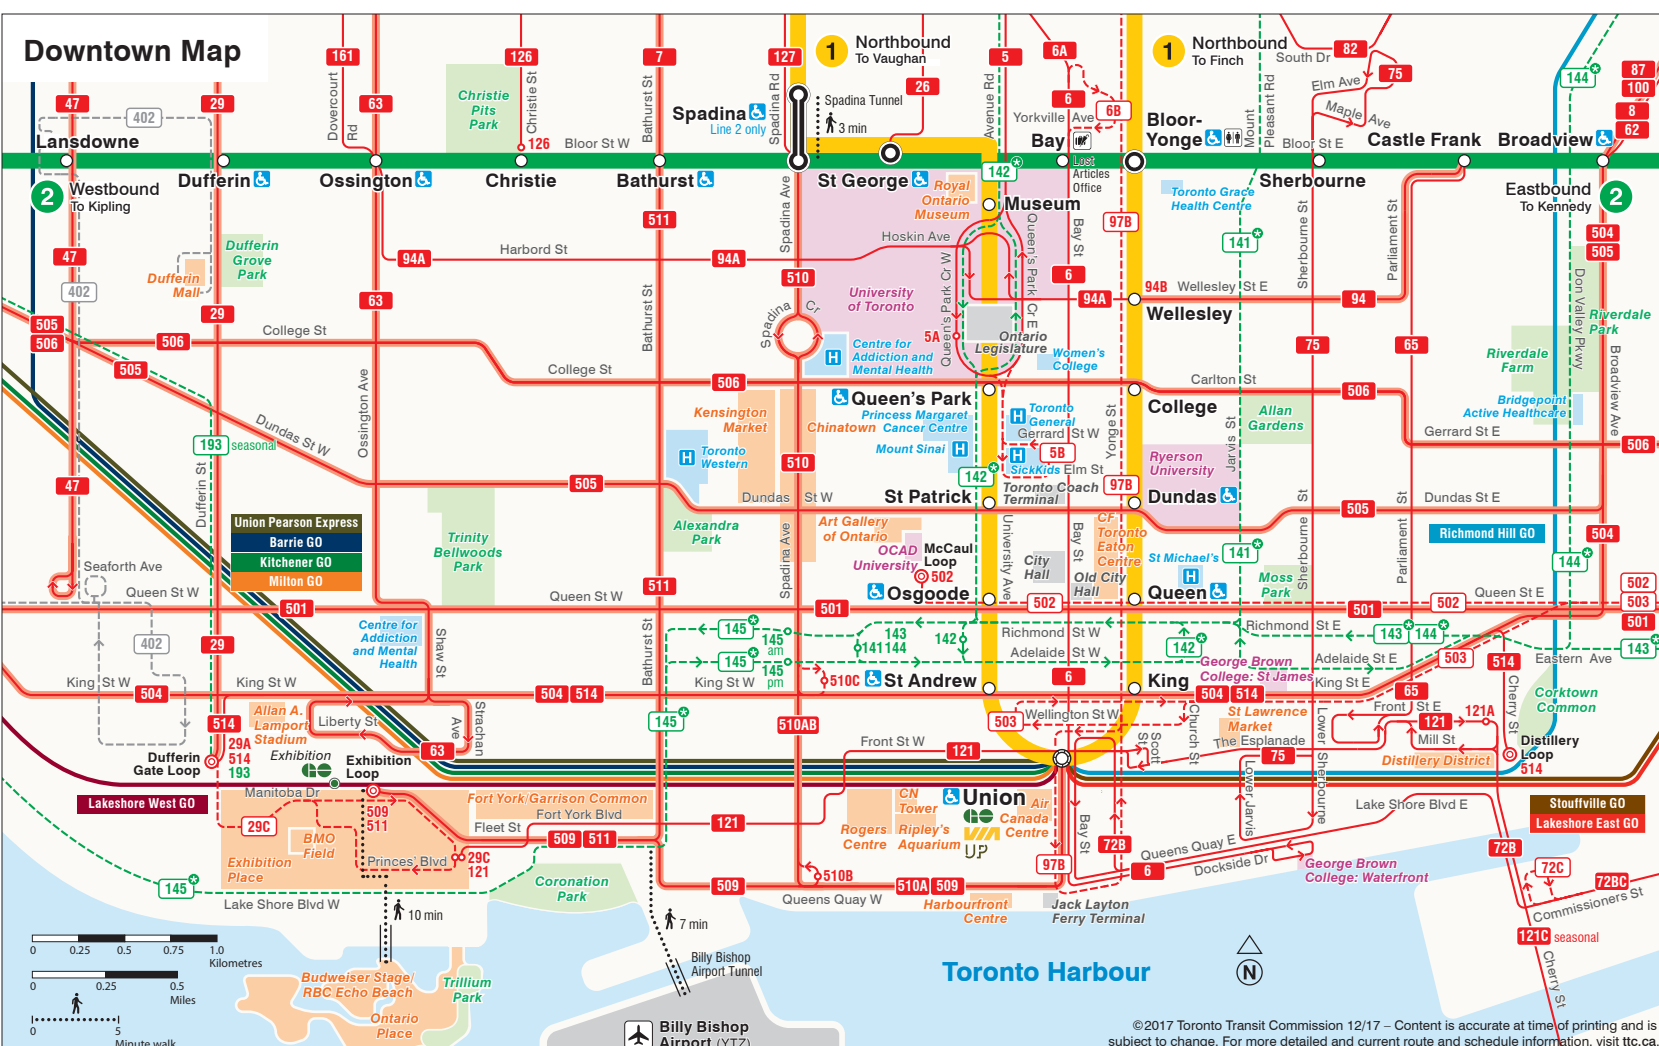

Transit partners

- GO Transit
- York Region Transit
- MiWay
- Brampton Transit
- Durham Region Transit