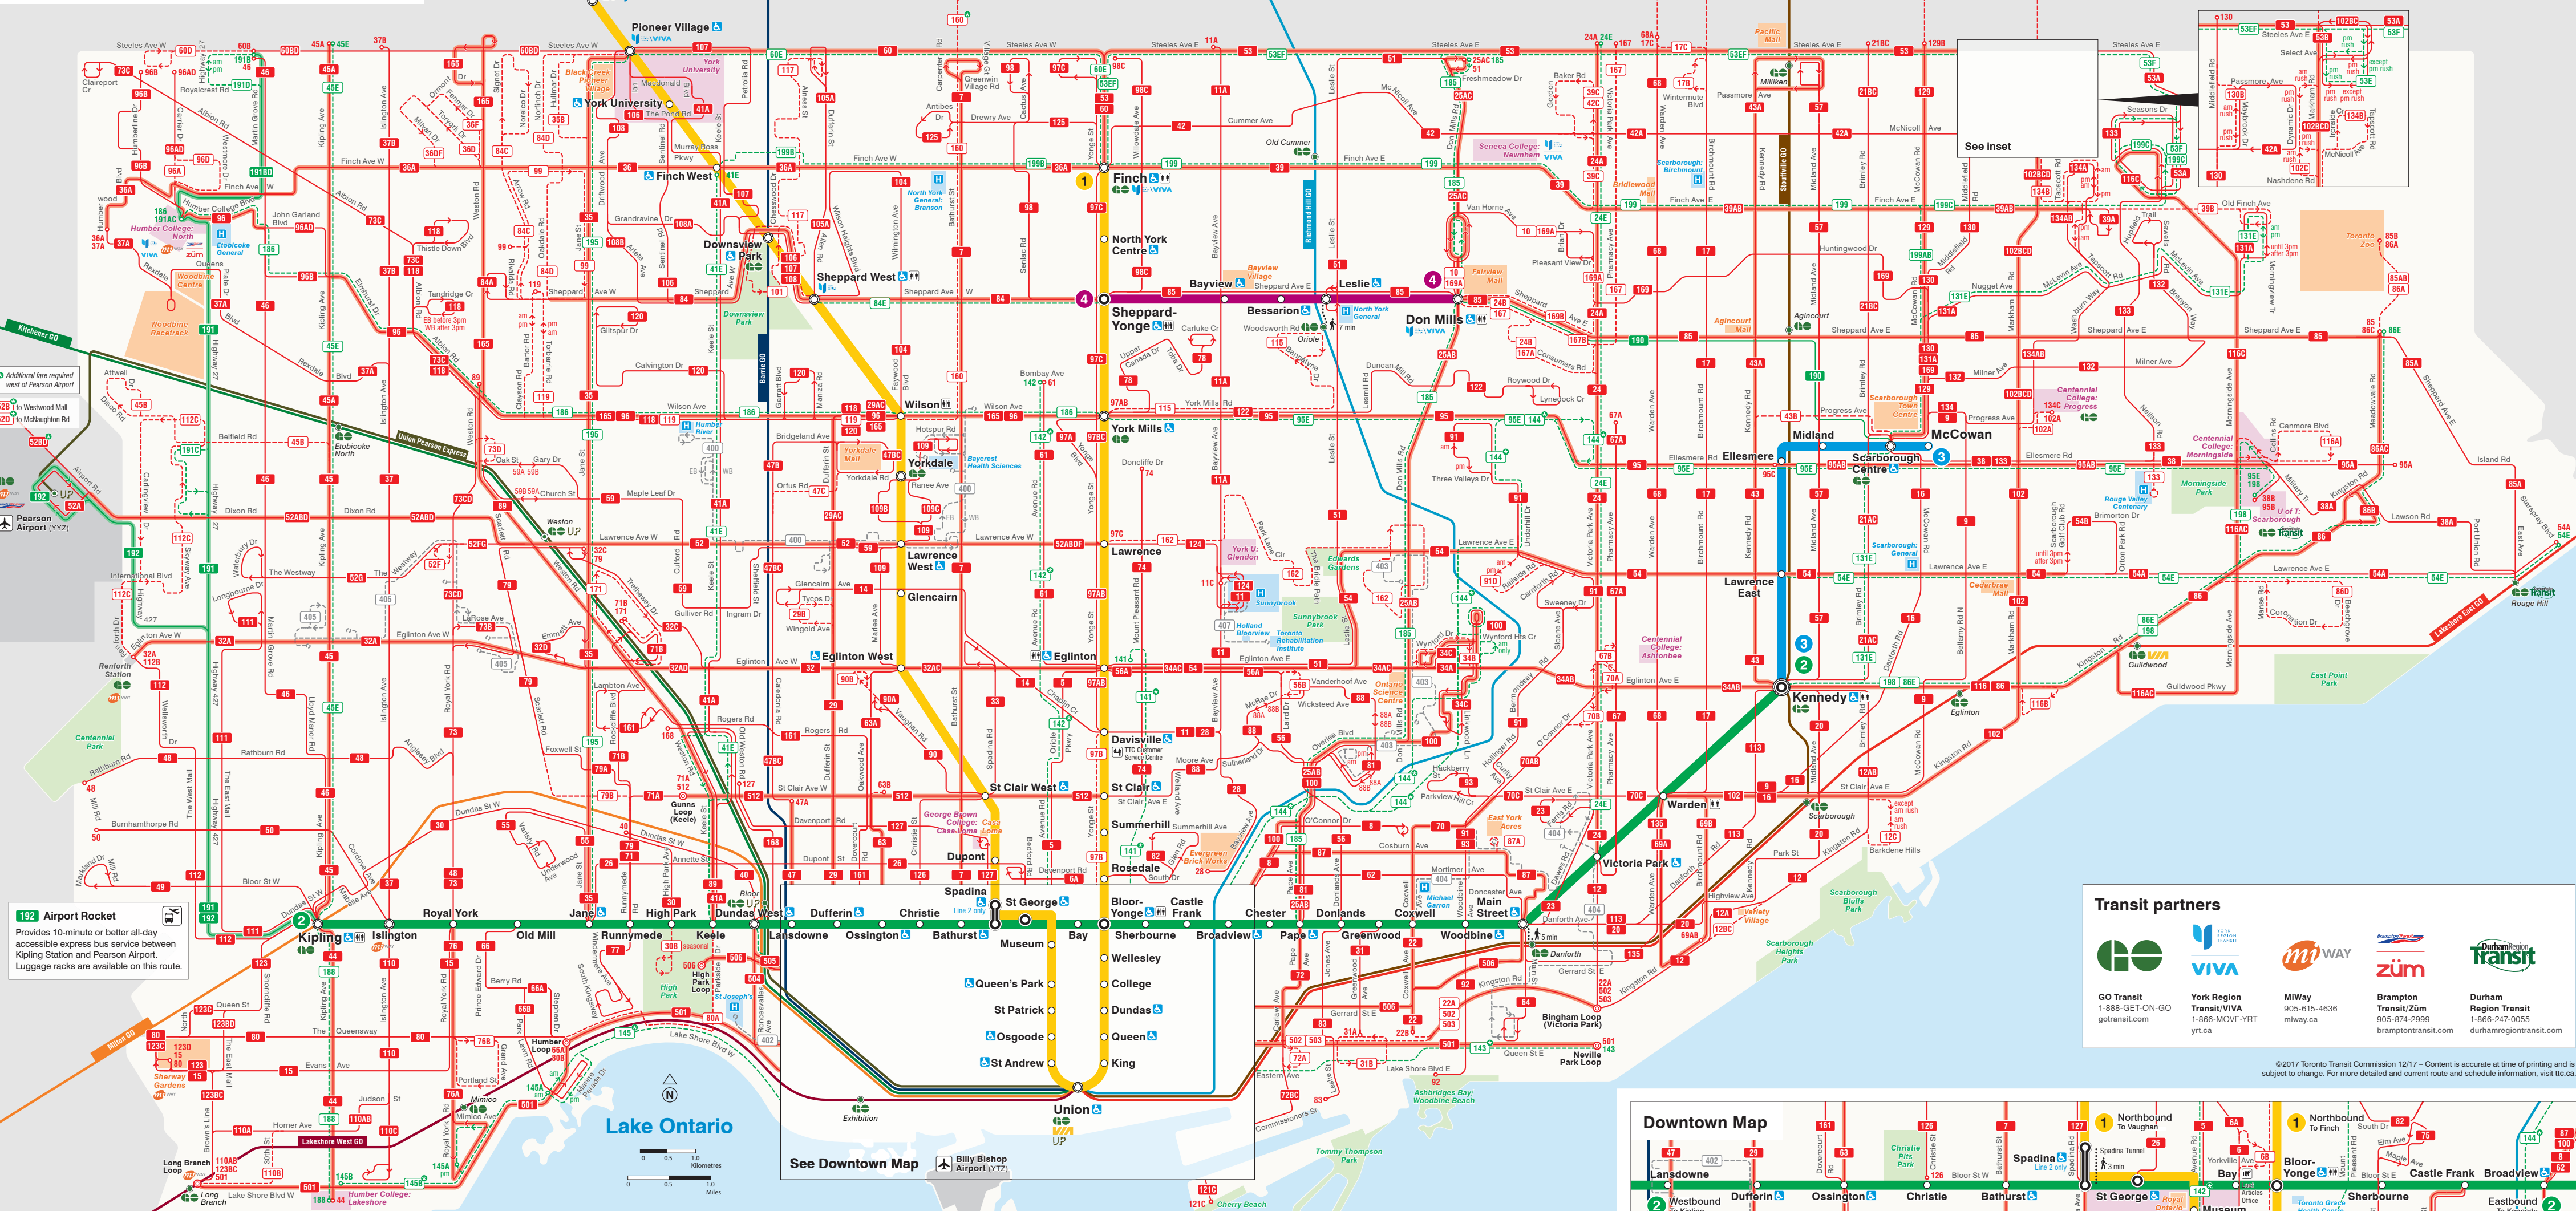

System Map

Subway

- 1 Yonge-University Line
- 2 Bloor-Danforth Line
- 3 Scarborough Line
- 4 Sheppard Line

Regular station, Interchange station, Intermodal station, Accessible station, Accessible station, Washroom

Streetcars and buses

Direction of travel, Routing details, Multiple branches, No letters denotes all branches, Additional fare required, Termination point

Local service, Express service, Ten-Minute Network, Regular service, Limited service, Community Bus, Blue Night Network

Map symbols

- Streeter terminal loop
- Commuter rail station
- Airport
- Hospital
- Health care
- Point of interest
- Transportation/government
- Post-secondary school
- Park
- Additional fare required