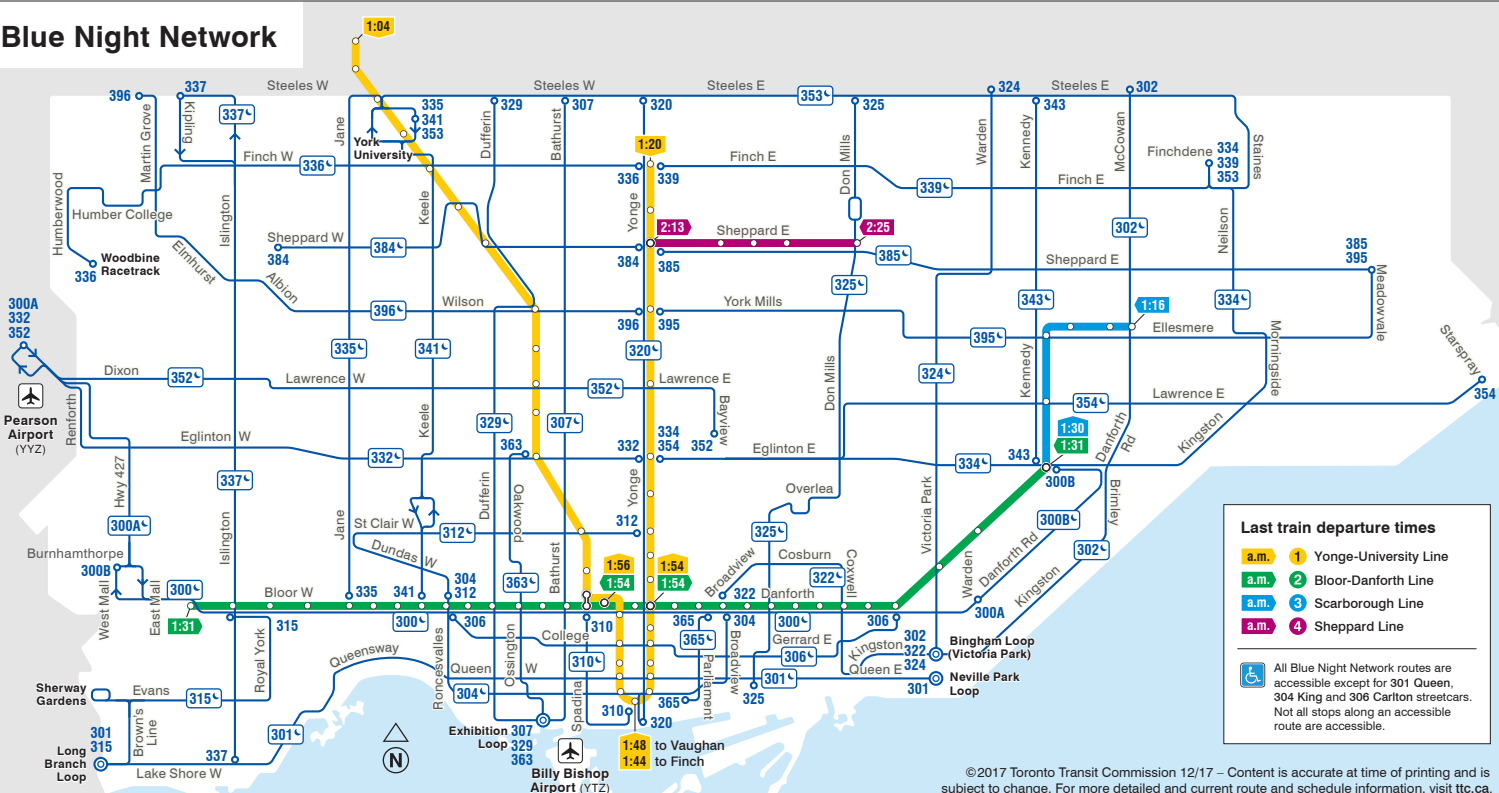

System Map

Subway

- 1 Yonge-University Line
- 2 Bloor-Danforth Line
- 3 Scarborough Line
- 4 Sheppard Line

Regular station, Interchange station, Intermodal station, Accessible station, Accessible station, Washroom

Streetcars and buses

Direction of travel, Routing details, Multiple branches, No letters denotes all branches, Additional fare required, Termination point

Local service, Express service, Ten-Minute Network, Regular service, Limited service, Community Bus, Blue Night Network

Map symbols

- Streeter terminal loop
- Commuter rail station
- Airport
- Hospital
- Health care
- Point of interest
- Transportation/government
- Post-secondary school
- Park
- Additional fare required